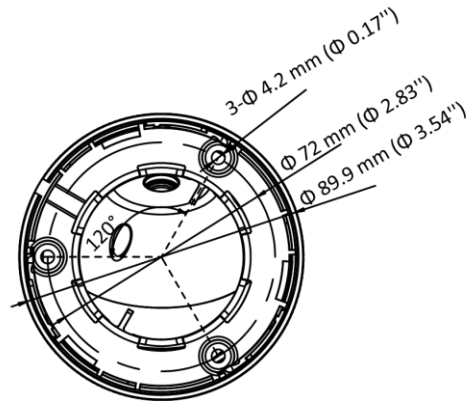

Dimension

Accessory