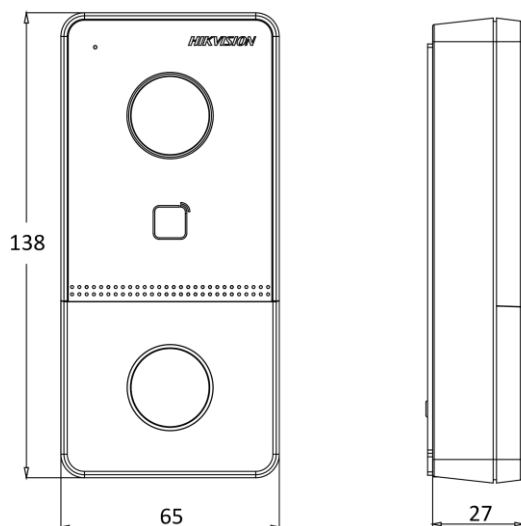

Specification

System parameters	
Operating system	Embedded Linux operation system
ROM	32 M
RAM	256 M
CPU	Embedded processor
Display parameters	
Screen size	/
Operation method	/
Type	/
Resolution	/
Video parameters	
Lens	1
Resolution	Main stream: 1920 × 1080p, 720p Sub stream: 704 × 576
FOV	Horizontal: 131° Vertical: 78°
WDR	True WDR

Supplement light	IR supplement
Video compression standard	H.264
Audio parameters	
Audio compression standard	G.711 U
Audio input	Built-in omnidirectional microphone
Audio output	Built-in loudspeaker
Audio compression bitrate	64 Kbps
Audio quality	Noise suppression and echo cancellation
Volume adjustment	Adjustable
Capacity	
User capacity	/
Face capacity	/
Card capacity	/
Network parameters	
Communication protocol	TCP/IP, RSTP
Wired network	10/100 Mbps self-adaptive Ethernet
Wi-Fi standard	/
Bluetooth version	/
3G/4G standard	/
Device interfaces	
Alarm input	4

Network interface	1
TAMPER	1
Exit button	1
RS-485	0
USB	0
Wiegand	0
TF card	0
Alarm output	0
Lock control	1
Door contact input	1
Power interface	1
General	
Button	1
Installation	Surface mounting
Indicator	0
Weight	200g
Protective level	IP65
Working temperature	-40° C to +53° C(-40° F to 127.4° F)
Working humidity	10% to 95%
Dimensions	138 mm × 65 mm × 27 mm
Battery	/
Application environment	Outdoor
Power consumption	< 10 W
Language	English, French, Portuguese (Brazil), Spanish, Russian, German, Italian, Polish, Arabic, Turkish, Vietnamese, Hungarian, Dutch, Romanian, Czech, Bulgarian, Ukrainian, Croatian, Serbian

Dimension

Unit:mm

Available Model

DS-KV6103-PE1(C)

Headquarters

No.555 Qianmo Road, Binjiang District,
Hangzhou 310051, China
T +86-571-8807-5998
www.hikvision.com

Follow us on social media to get the latest product and solution information.