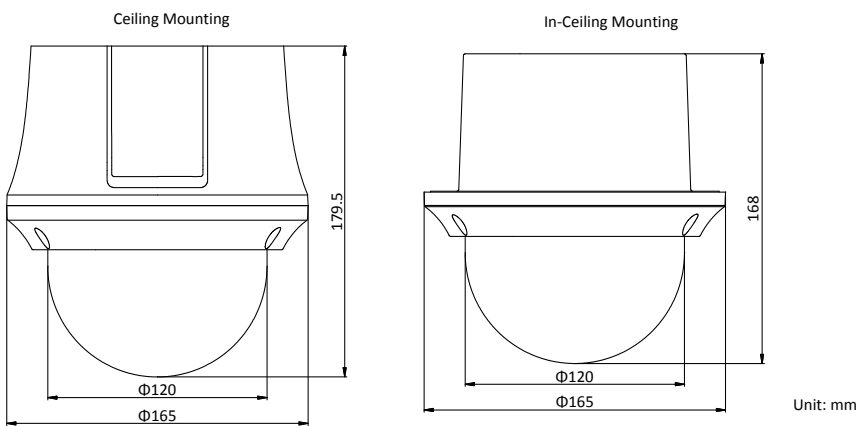

DORI

The DORI (detect, observe, recognize, identify) distance gives the general idea of the camera ability to distinguish persons or objects within its field of view.

It is calculated based on the camera sensor specification and the criteria given by EN 62676-4: 2015.

DORI	Detect	Observe	Recognize	Identify
Definition	25 px/m	63 px/m	125 px/m	250 px/m
Distance (Tele)	960.0 m (3149.6 ft)	381.0 m (1249.8 ft)	192.0 m (629.9 ft)	96.0 m (315.0 ft)

Available Model

DS-2DE4215W-DE3 (C), 12 VDC & PoE (802.3 at, class4)

Dimensions

Accessory

Included:

Optional: